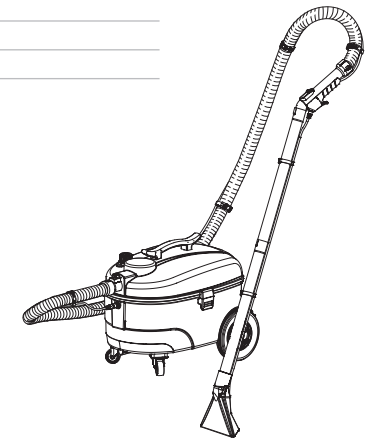

# Rotador®

item no. description

## spare parts spray extraction cleaner

107010	floor nozzle, D38, 250mm
107011	upholstery nozzle, D38, 105mm
107012	vacuum hose, D38, 2,5m
107013	vacuum tube, D38, stainless steel
107014	clip for water hose
107015	water hose
107016	cover complete
107017	waste water tank
107018	fresh water tank
107019	castor, D50
107020	back wheel
107021	latch
107022	power cord, 7,5 m, black
107023	fresh water connection
107039	housing
107042	operating lever
107044	sleeve with plug