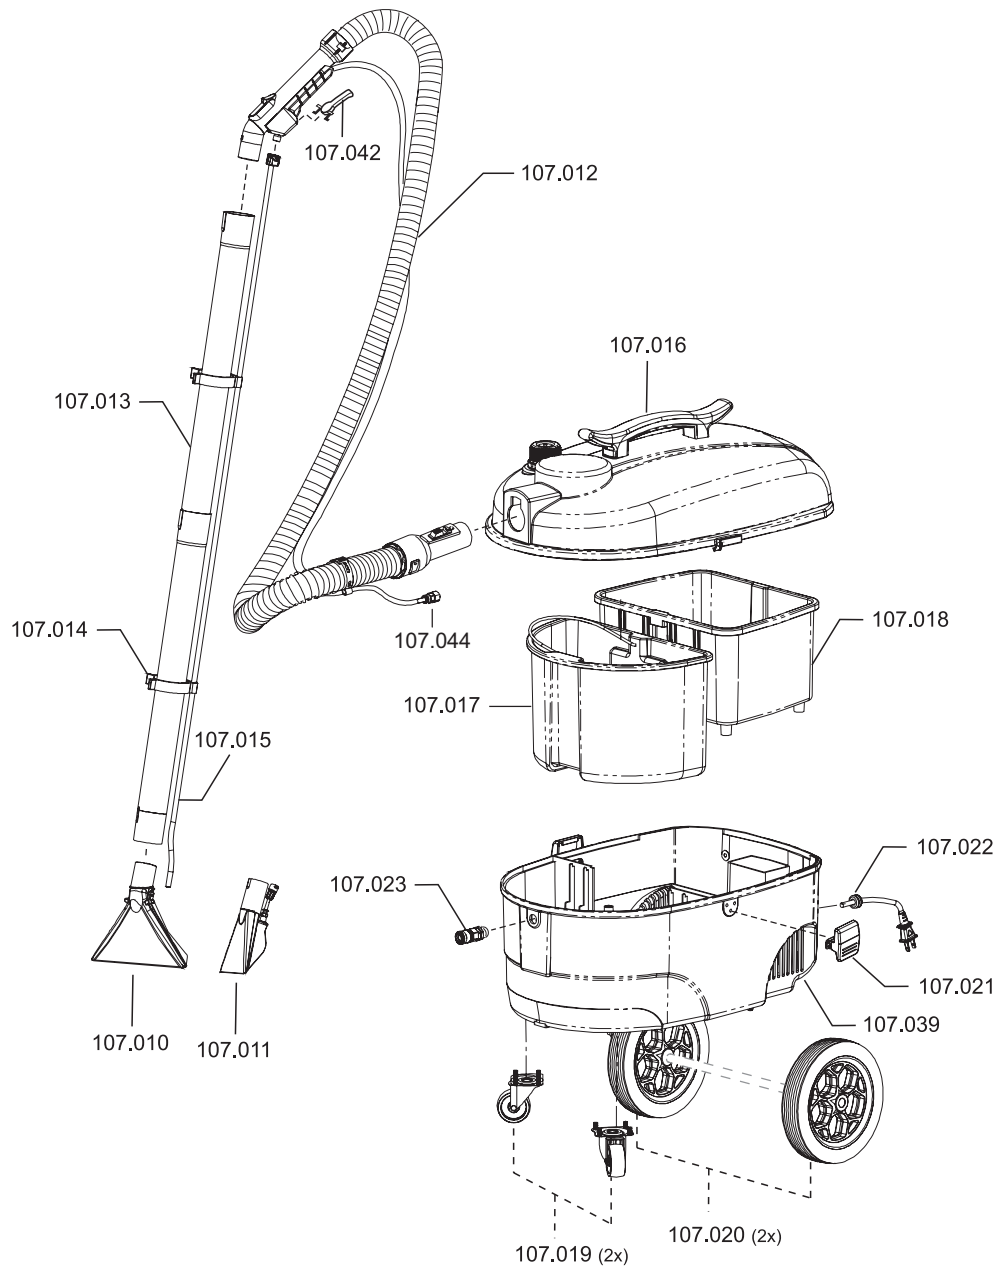

# Rotador®

item no.      description

## spare parts spray extraction cleaner

107010	floor nozzle, D38, 250mm
107011	upholstery nozzle, D38, 105mm
107012	vacuum hose, D38, 2,5m
107013	vacuum tube, D38, stainless steel
107014	clip for water hose
107015	water hose
107016	cover complete
107017	waste water tank
107018	fresh water tank
107019	castor, D50
107020	back wheel
107021	latch
107022	power cord, 7,5 m, black
107023	fresh water connection
107039	housing
107042	operating lever
107044	sleeve with plug

## spare parts spray extraction cleaner

106016	switch, electrical
107024	vacuum motor, 1100 Watt
107025	turbine housing
107026	switch housing
107028	switch cover
107029	seal fresh water tank
107031	wire set
107033	filter sponge
107034	filter housing
107035	pump
107036	hose set for pump